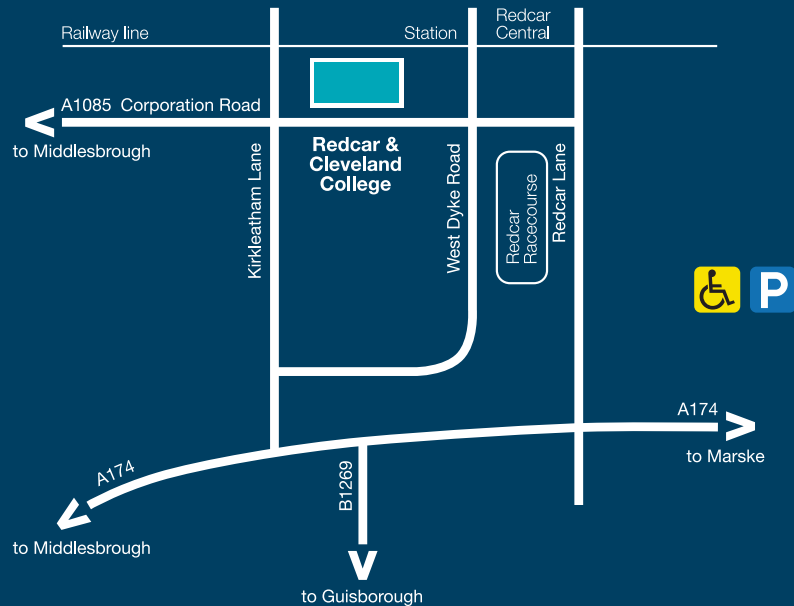

The College is 500 metres from Redcar Railway Station, with frequent services linking directly to Middlesbrough, Teesside Airport and Darlington mainline railway station.

Within a few minutes drive of beautiful coastline and countryside, the Redcar area has a range restaurants and 2, 3 and 4 star hotels, whilst the town itself has many low-cost bed & breakfast establishments.

Sea

Conference Centre enquiries
01642 777170

www.cleveland.ac.uk